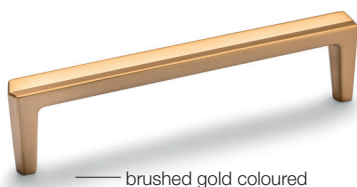

— H2585

Finish	Dim. in mm	Hole spacing in mm	Cat. No.
matt black	108 x 32	96	106.71.430
	140 x 32	128	106.71.431
	172 x 32	160	106.71.432
	204 x 32	192	106.71.433
	332 x 32	320	106.71.434
brushed nickel plated	108 x 32	96	106.71.440
	140 x 32	128	106.71.441
	172 x 32	160	106.71.442
	204 x 32	192	106.71.443
	332 x 32	320	106.71.444
brushed gold coloured	108 x 32	96	106.71.450
	140 x 32	128	106.71.451
	172 x 32	160	106.71.452
	204 x 32	192	106.71.453
	332 x 32	320	106.71.454
polished chrome plated	108 x 32	96	106.71.460
	140 x 32	128	106.71.461
	172 x 32	160	106.71.462
	204 x 32	192	106.71.463
	332 x 32	320	106.71.464