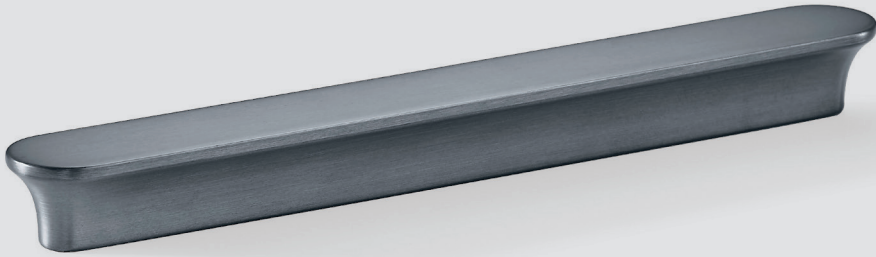

— H1520

— lead coloured

Finish	Dim. in mm	Hole spacing in mm	Cat. No.
lead coloured	218 x 21	160/192	106.61.464
titanium coloured	218 x 21	160/192	106.61.964
matt white	218 x 21	160/192	106.61.764
Aantique copper plated	218 x 21	160/192	106.61.164