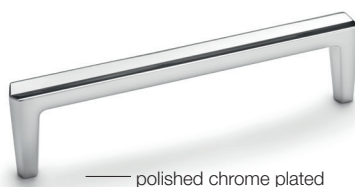

— H2585

Finish	Dim. in mm	Hole spacing in mm	Cat. No.
matt black	108 x 32	96	106.71.430
	140 x 32	128	106.71.431
	172 x 32	160	106.71.432
	204 x 32	192	106.71.433
	332 x 32	320	106.71.434
brushed nickel plated	108 x 32	96	106.71.440
	140 x 32	128	106.71.441
	172 x 32	160	106.71.442
	204 x 32	192	106.71.443
	332 x 32	320	106.71.444
brushed gold coloured	108 x 32	96	106.71.450
	140 x 32	128	106.71.451
	172 x 32	160	106.71.452
	204 x 32	192	106.71.453
	332 x 32	320	106.71.454
polished chrome plated	108 x 32	96	106.71.460
	140 x 32	128	106.71.461
	172 x 32	160	106.71.462
	204 x 32	192	106.71.463
	332 x 32	320	106.71.464