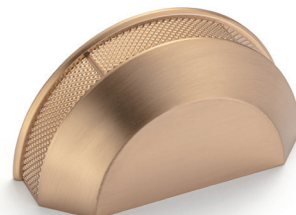

— matt black

— brushed nickel plated

— brushed gold coloured

Finish	Dim. in mm	Cat. No.
H2310 / matt black	50 x 30	106.70.410
H2310 / brushed nickel plated	50 x 30	106.70.411
H2310 / brushed gold coloured	50 x 30	106.70.412
H2315 / matt black	80 x 25	106.70.420
H2315 / brushed nickel plated	80 x 25	106.70.421
H2315 / brushed gold coloured	80 x 25	106.70.422