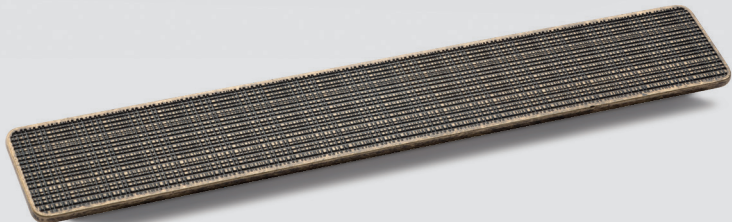

— H1910

— matt champagne

— matt black

— polished brass plated

— antique brass plated

reddot design award
winner 2019

Finish	Dim. in mm	Hole spacing in mm	Cat. No.
matt champagne	190 x 19	128/160	106.70.000
matt black	190 x 19	128/160	106.70.003
polished brass plated	190 x 19	128/160	106.70.005
antique brass plated	190 x 19	128/160	106.70.006