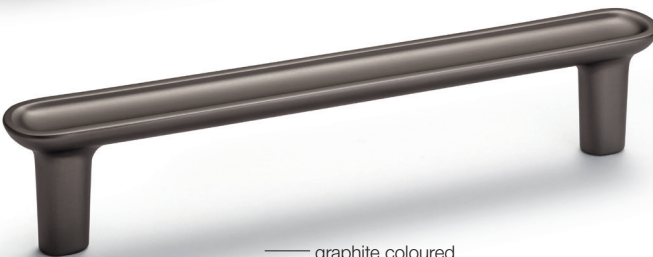

— H2320

— matt black

— brushed nickel plated

— brushed gold coloured

— graphite coloured

— titanium coloured matt grey

Finish	Dim. in mm	Hole spacing in mm	Cat. No.
matt black	118 x 29	96	106.70.320
	150 x 29	128	106.70.321
	182 x 29	160	106.70.322
	214 x 29	192	106.70.323
brushed nickel plated	118 x 29	96	106.70.330
	150 x 29	128	106.70.331
	182 x 29	160	106.70.332
	214 x 29	192	106.70.333
brushed gold coloured	118 x 29	96	106.70.340
	150 x 29	128	106.70.341
	182 x 29	160	106.70.342
	214 x 29	192	106.70.343
graphite coloured	118 x 29	96	106.70.350
	150 x 29	128	106.70.351
	182 x 29	160	106.70.352
	214 x 29	192	106.70.353
titanium coloured matt grey	118 x 29	96	106.70.360
	150 x 29	128	106.70.361
	182 x 29	160	106.70.362
	214 x 29	192	106.70.363