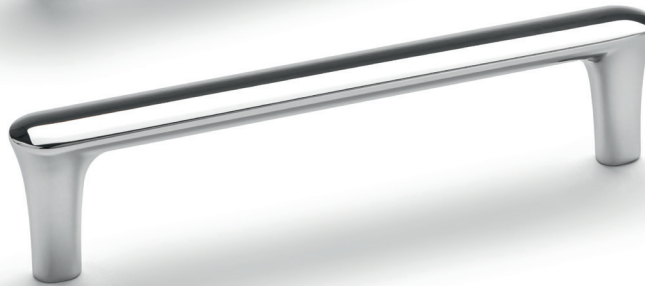

— polished chrome plated