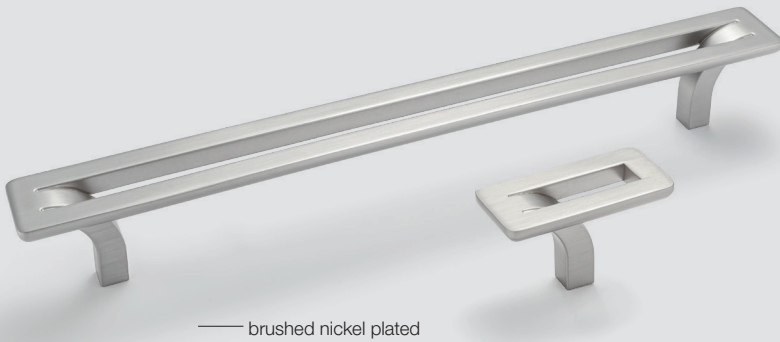

— H2350 / H2355