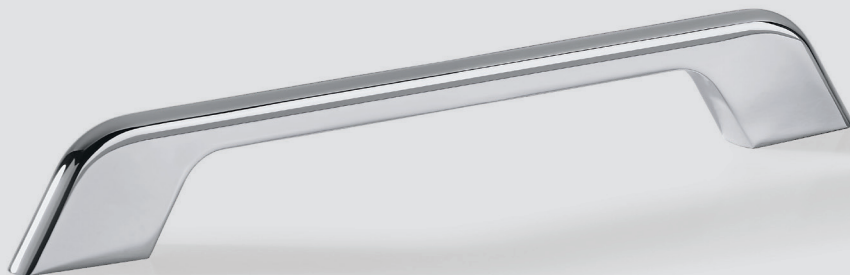

— H1510

— polished chrome plated