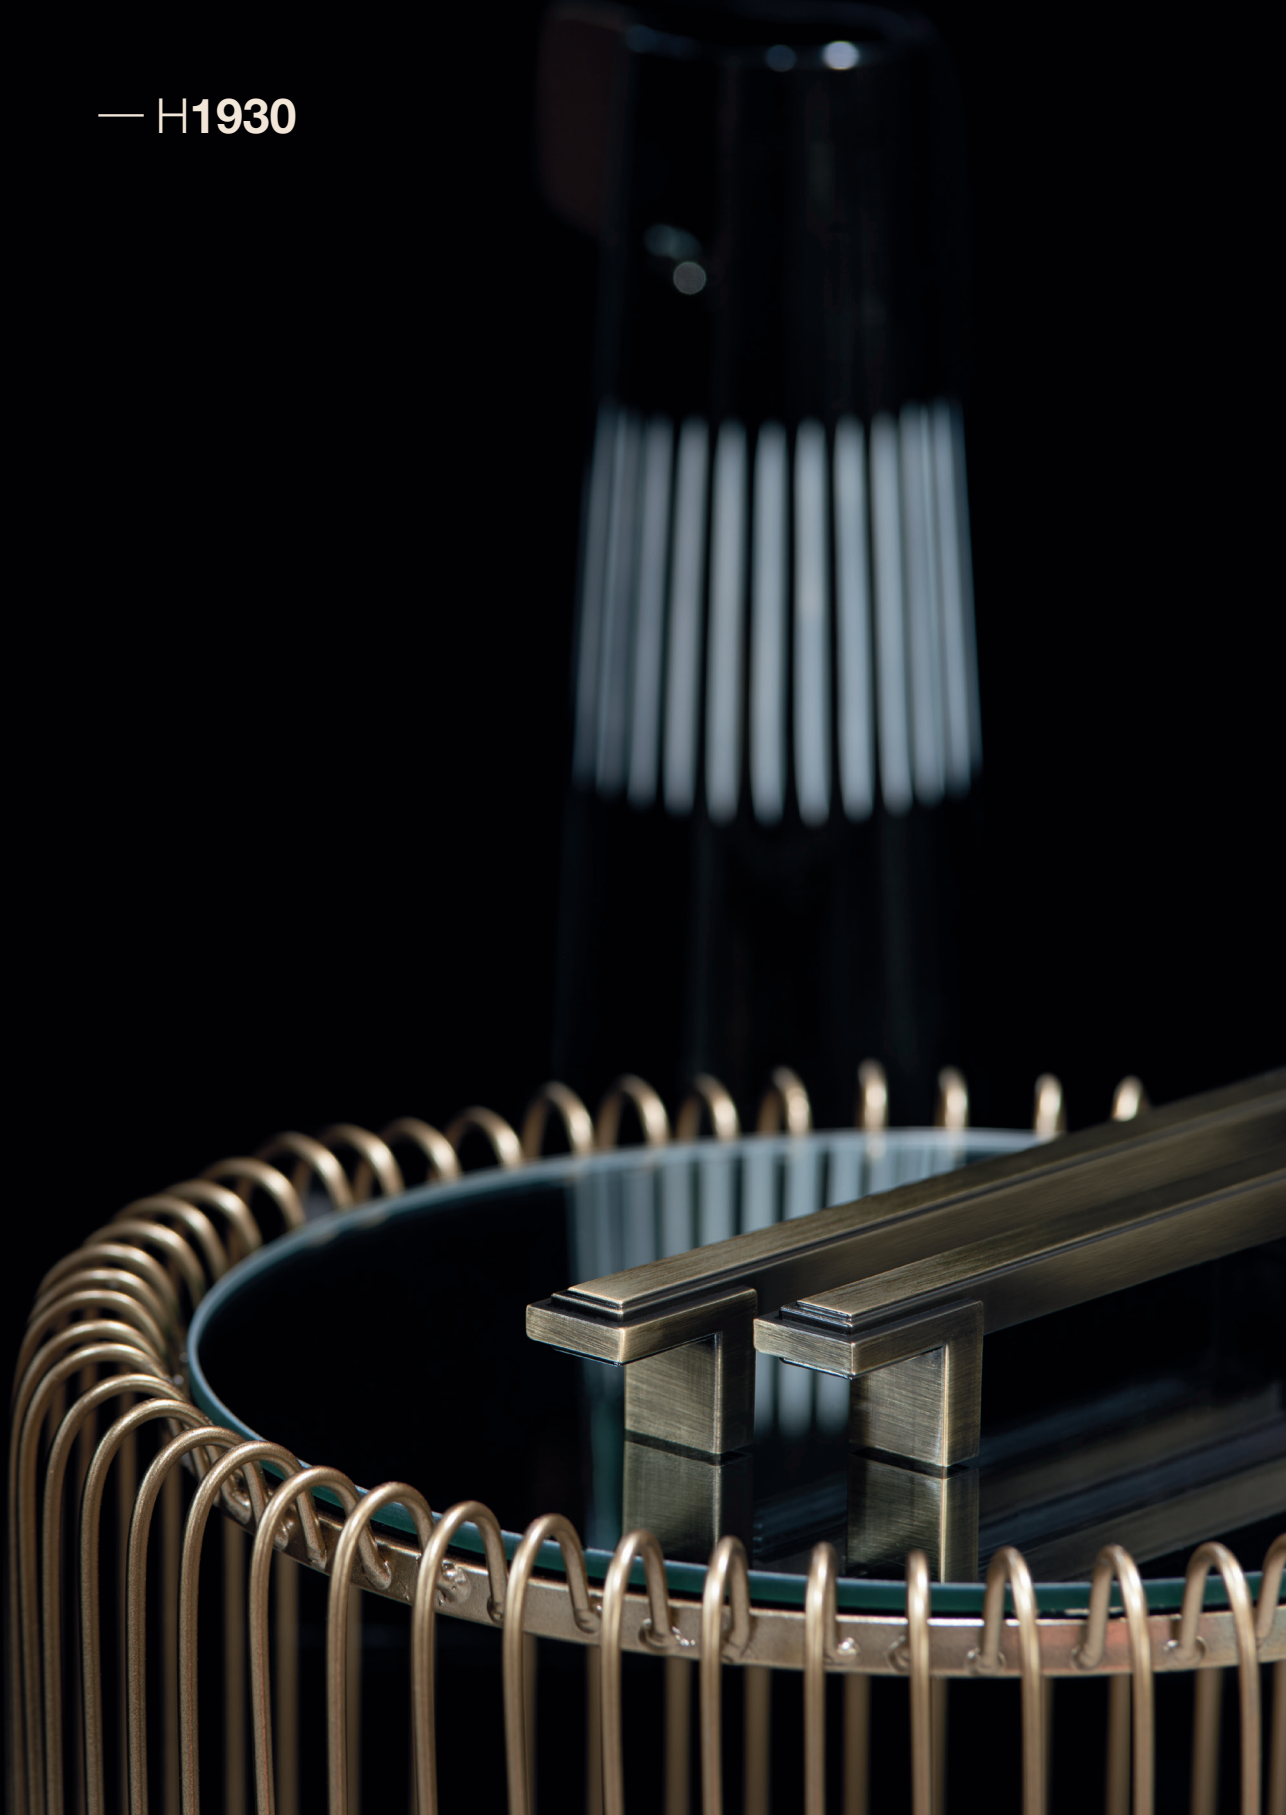

— antique brass plated

— H1930

Nouveau art déco II —

This handle brings the glamorous era of the 1920s back to life. The grand entrance, the elegant interplay of shadow and light. Look, touch – a confident statement that lends your furniture a radiance of Art Deco.