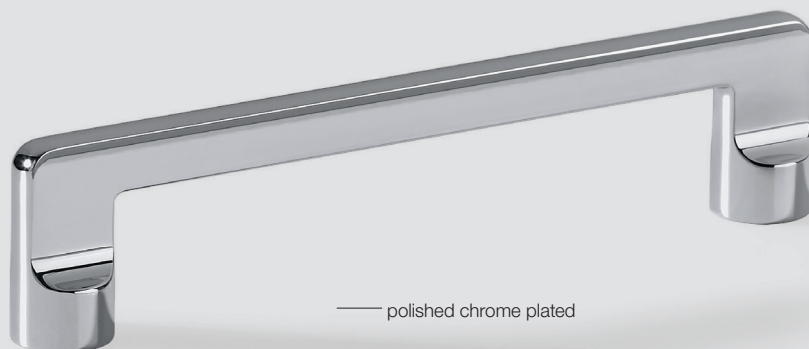

— H1530

— dark pewter coloured bronzed and brushed

— antique pewter

— antique brass plated

Finish	Dim. in mm	Hole spacing in mm	Cat. No.
dark pewter coloured brushed	148 x 30	128	106.61.043
	180 x 30	160	106.61.044
antique pewter	148 x 30	128	106.61.943
	180 x 30	160	106.61.944
antique brass plated	148 x 30	128	106.61.143
	180 x 30	160	106.61.144