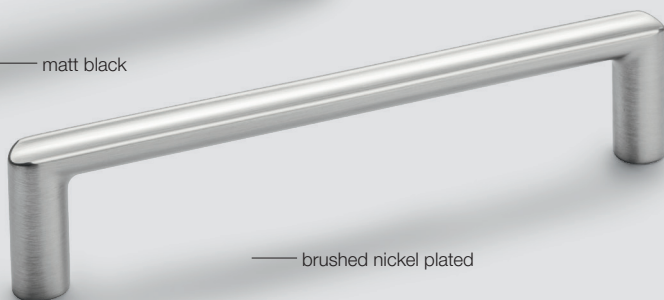

— natural oak, lacquered

— oak, black stained

Finish	Dim. in mm	Cat. No.
natural oak, lacquered	32 x 31.5	106.71.540
oak, black stained	32 x 31.5	106.71.541

— H2575

— matt black

— brushed nickel plated

— brushed gold coloured