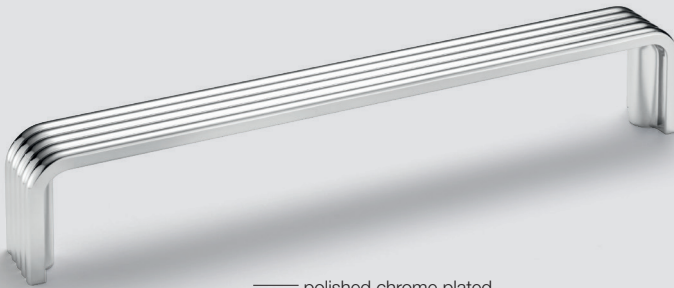

Unique retro chic item.

— Its linear structure is reminiscent of the velvety surface of corduroy, and the style-defining design of the 1970s. Nevertheless, the charismatic handle is an absolutely contemporary design. Its pleasant feel makes a significant contribution to your well-being, and has a power that isn't evident at first glance.

— H2345

— gold bronze coloured

— polished chrome plated

— antique brass plated, brushed

Finish	Dim. in mm	Hole spacing in mm	Cat. No.
gold bronze coloured	136 x 29	128	106.70.660
	168 x 29	160	106.70.661
polished chrome plated	136 x 29	128	106.70.670
	168 x 29	160	106.70.671
antique brass plated, brushed	136 x 29	128	106.70.680
	168 x 29	160	106.70.681