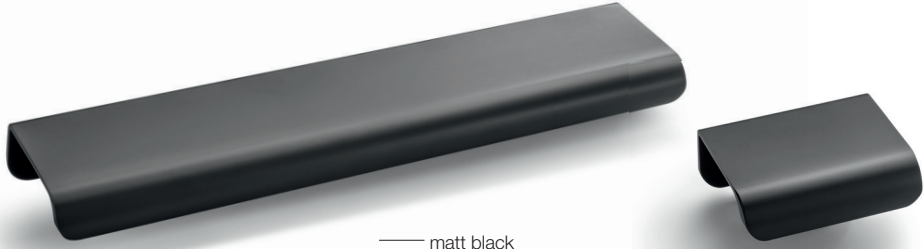

— H2550

— matt black