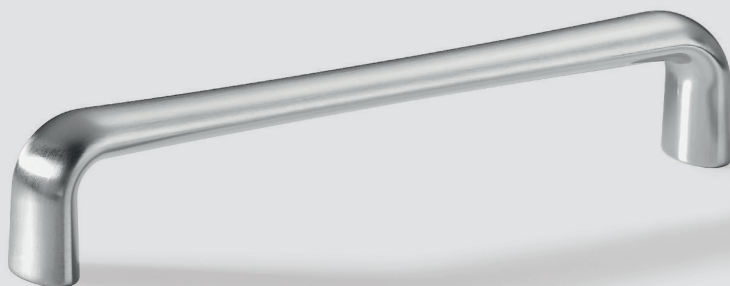

— H1520

— lead coloured

— titanium coloured

— matt white

— antique copper plated

Finish	Dim. in mm	Hole spacing in mm	Cat. No.
lead coloured	218 x 21	160/192	106.61.464
titanium coloured	218 x 21	160/192	106.61.964
matt white	218 x 21	160/192	106.61.764
Aantique copper plated	218 x 21	160/192	106.61.164