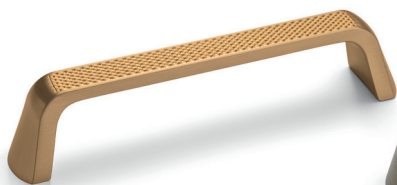

— brushed gold coloured