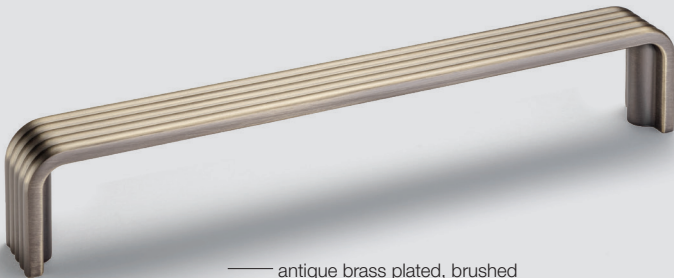

Unique retro chic item.

— Its linear structure is reminiscent of the velvety surface of corduroy, and the style-defining design of the 1970s. Nevertheless, the charismatic handle is an absolutely contemporary design. Its pleasant feel makes a significant contribution to your well-being, and has a power that isn't evident at first glance.

— H2345

— gold bronze coloured

— polished chrome plated

— antique brass plated, brushed

Finish	Dim. in mm	Hole spacing in mm	Cat. No.
gold bronze coloured	136 x 29	128	106.70.660
	168 x 29	160	106.70.661
polished chrome plated	136 x 29	128	106.70.670
	168 x 29	160	106.70.671
antique brass plated, brushed	136 x 29	128	106.70.680
	168 x 29	160	106.70.681