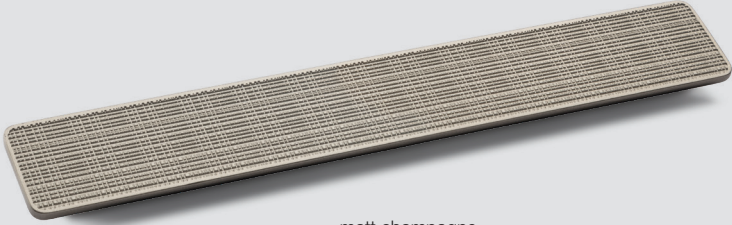

— H1910

— matt champagne