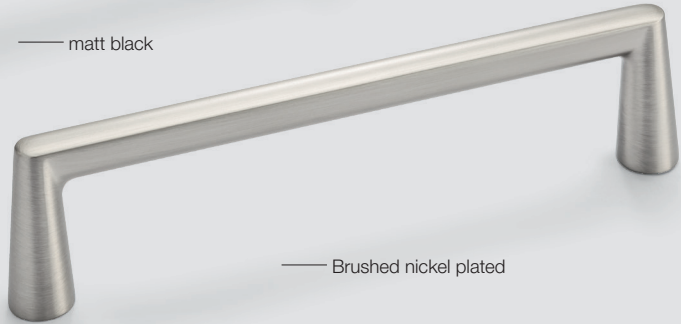

— matt black

— Brushed nickel plated