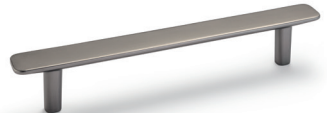

— graphite coloured

Finish	Dim. in mm	Hole spacing in mm	Cat. No.
matt black	136 x 28	96	106.70.270
	168 x 28	128	106.70.271
	200 x 28	160	106.70.272
	232 x 28	192	106.70.273
brushed nickel plated	136 x 28	96	106.70.280
	168 x 28	128	106.70.281
	200 x 28	160	106.70.282
	232 x 28	192	106.70.283
gold coloured brushed	136 x 28	96	106.70.290
	168 x 28	128	106.70.291
	200 x 28	160	106.70.292
	232 x 28	192	106.70.293
graphite coloured	136 x 28	96	106.70.300
	168 x 28	128	106.70.301
	200 x 28	160	106.70.302
	232 x 28	192	106.70.303