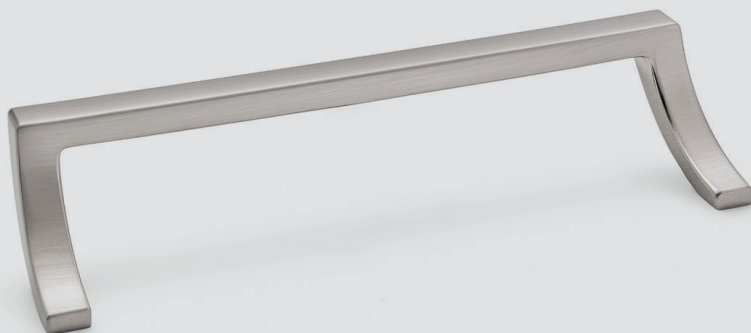

— brushed nickel plated

Finish	Dim. in mm	Hole spacing in mm	Cat. No.
brushed nickel plated black	74 x 32	64	106.69.320
	170 x 32	160	106.69.321
	329 x 32	320	106.69.322
brushed nickel plated	74 x 32	64	106.69.100
	170 x 32	160	106.69.101
	329 x 32	320	106.69.102
antique pewter	74 x 32	64	106.69.310
	170 x 32	160	106.69.311
	329 x 32	320	106.69.312