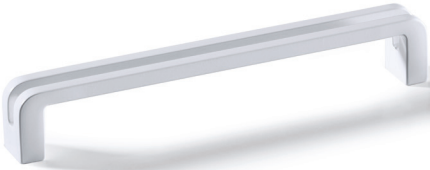

— matt white