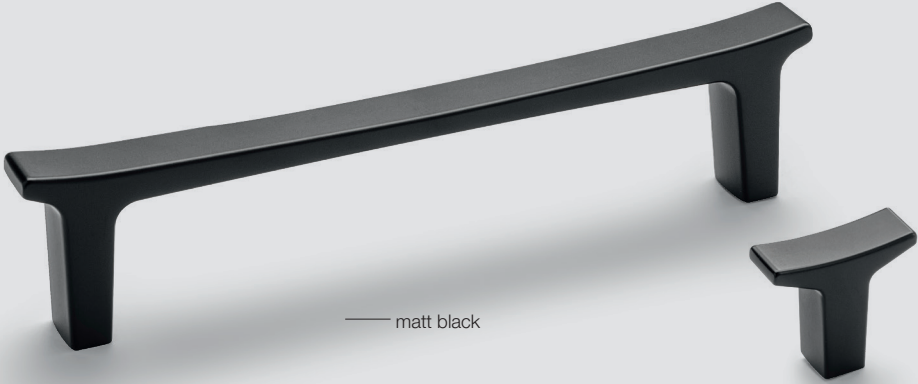

— H2540 / — H2545

— matt black