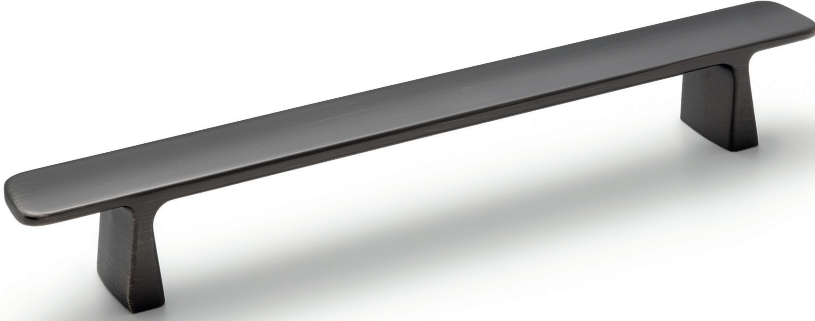

— H2115

— brushed nickel plated black