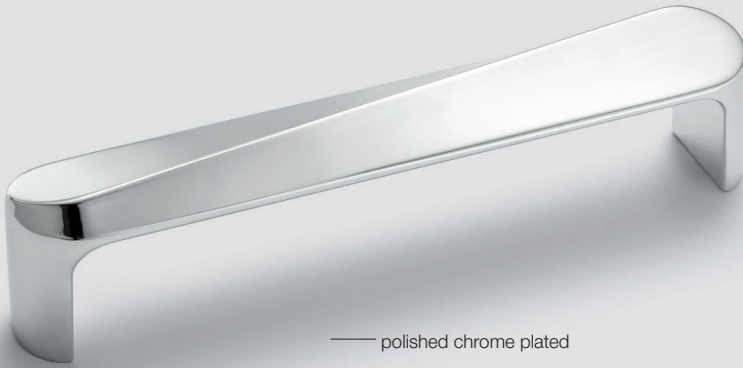

— H2390

— polished chrome plated