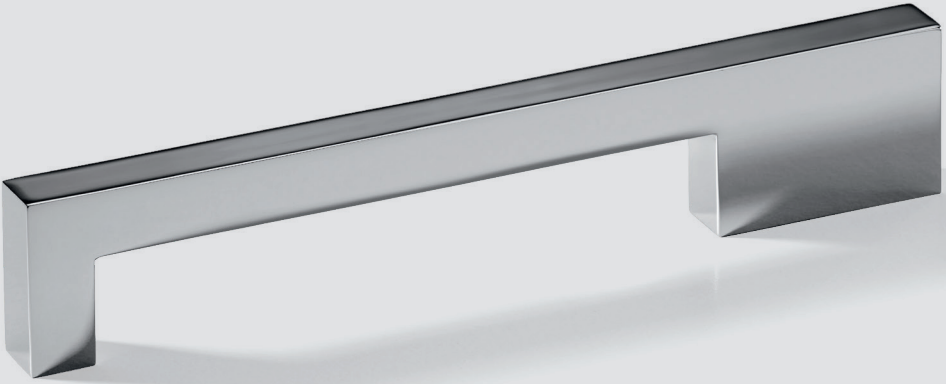

— H1380

— polished chrome plated