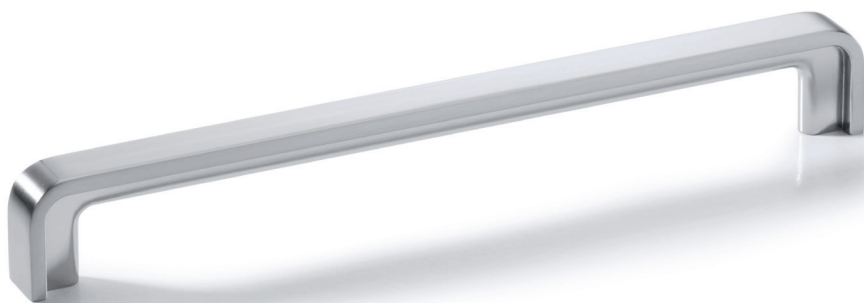

— brushed nickel plated

Finish	Dim. in mm	Hole spacing in mm	Cat. No.
chrome plated	146 x 28	128	110.34.265
polished	178 x 28	160	110.34.266
brushed nickel plated	146 x 28	128	110.34.665
	178 x 28	160	110.34.666
	210 x 28	192	110.34.667