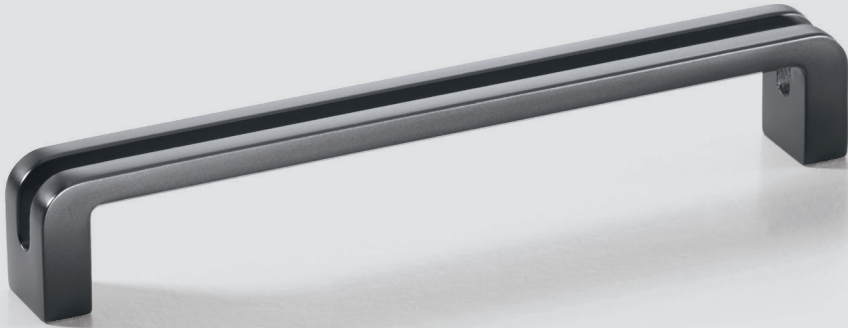

— H1310

— matt black