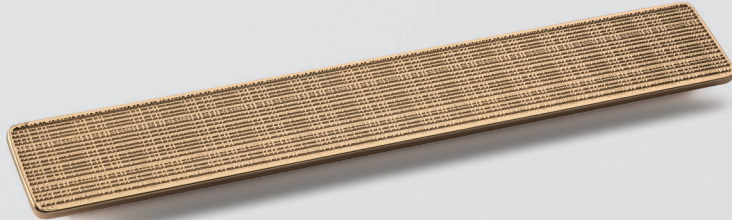

— H1910

— matt champagne

— matt black

— polished brass plated

— antique brass plated

reddot design award
winner 2019

Finish	Dim. in mm	Hole spacing in mm	Cat. No.
matt champagne	190 x 19	128/160	106.70.000
matt black	190 x 19	128/160	106.70.003
polished brass plated	190 x 19	128/160	106.70.005
antique brass plated	190 x 19	128/160	106.70.006