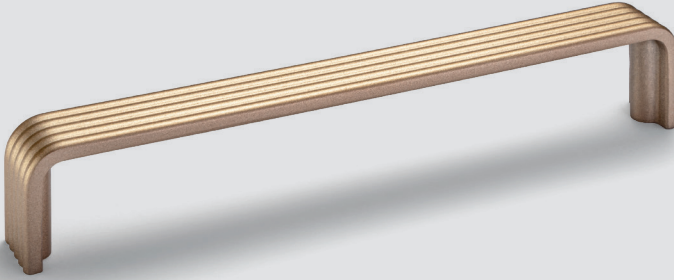

— H2345

— gold bronze coloured