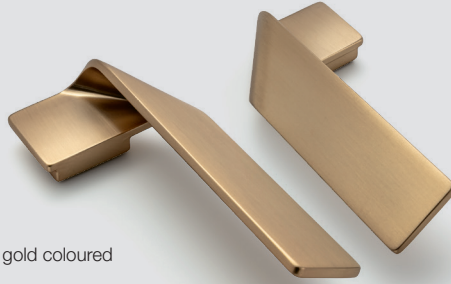

— H2155

— brushed gold coloured