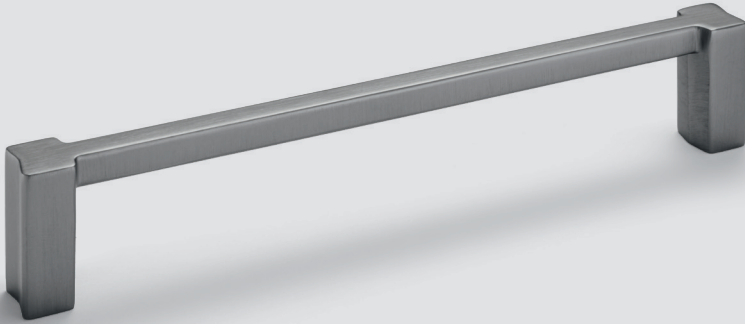

— H2340

— titanium coloured matt grey