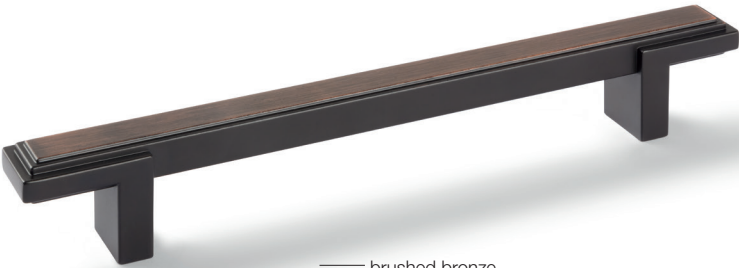

— brushed bronze