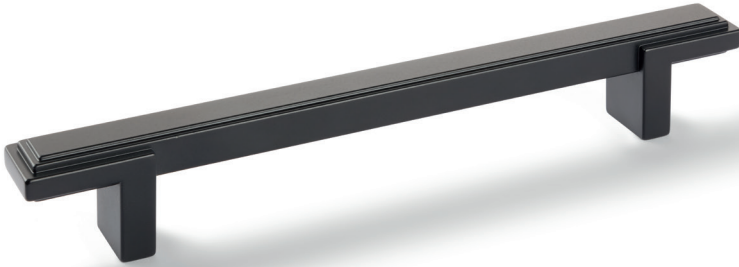

— H1930

— matt black