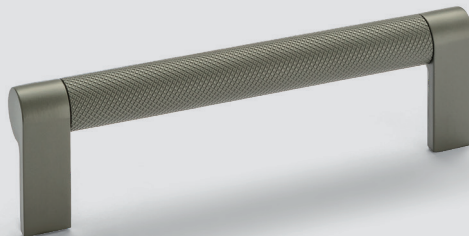

— H2510

— matt black

— stainless steel coloured

— brushed gold coloured

— metallic bronze coloured

— copper red

— ocean blue

— moss grey