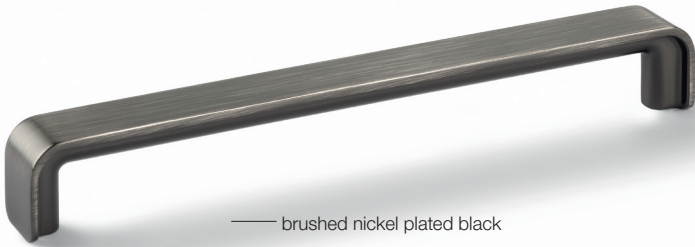

— brushed nickel plated black