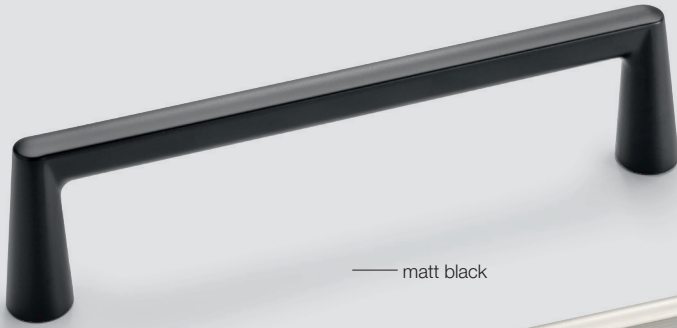

— H2565

— matt black