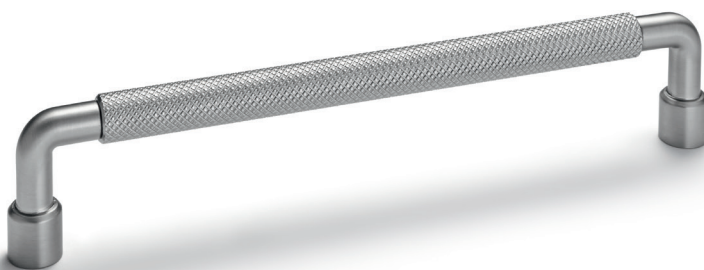

— brushed nickel plated