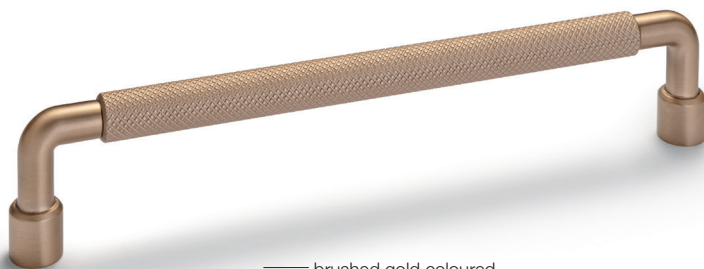

— brushed gold coloured