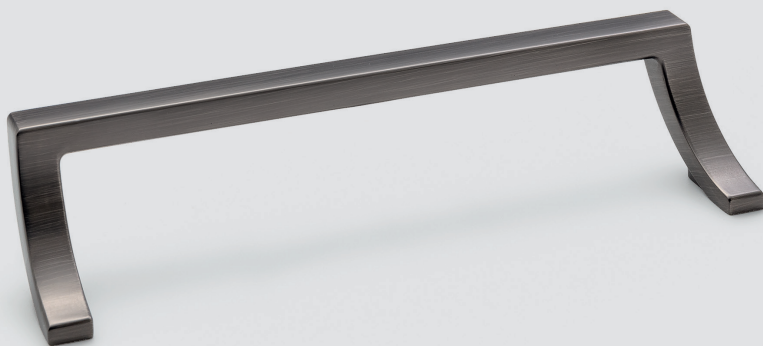

— H2190

— brushed nickel plated black