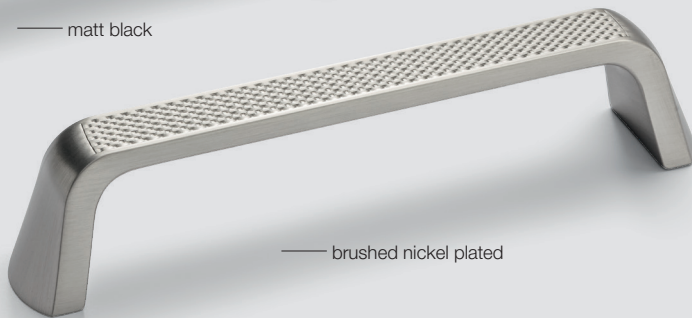

— matt black

— brushed nickel plated