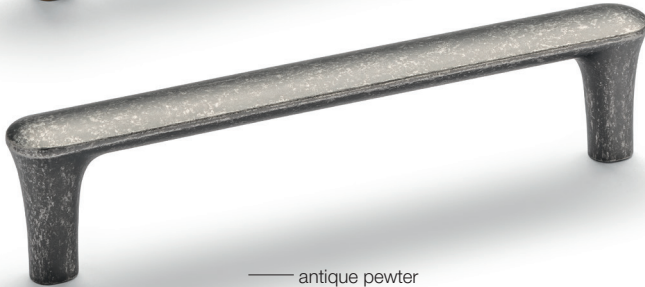

— brushed gold coloured

— antique pewter