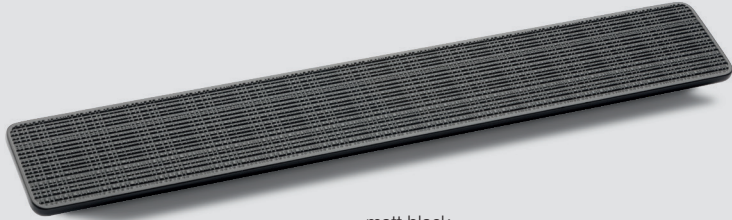

— H1910

— matt champagne

— matt black

— polished brass plated

— antique brass plated

reddot design award
winner 2019

Finish	Dim. in mm	Hole spacing in mm	Cat. No.
matt champagne	190 x 19	128/160	106.70.000
matt black	190 x 19	128/160	106.70.003
polished brass plated	190 x 19	128/160	106.70.005
antique brass plated	190 x 19	128/160	106.70.006