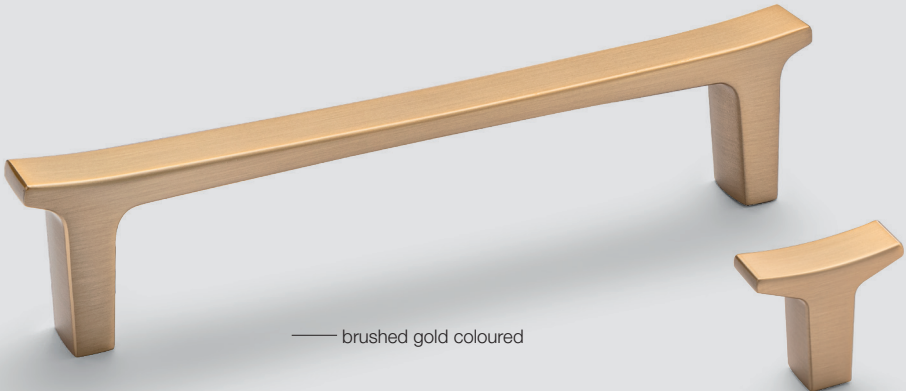

— brushed gold coloured