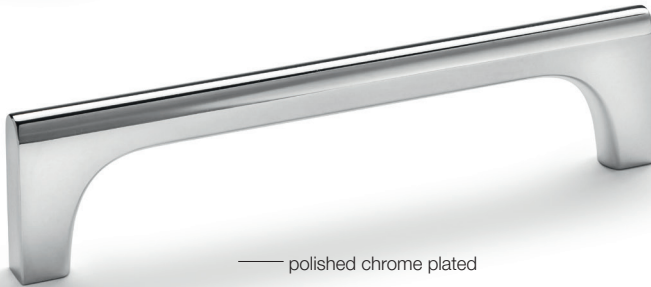

— polished chrome plated