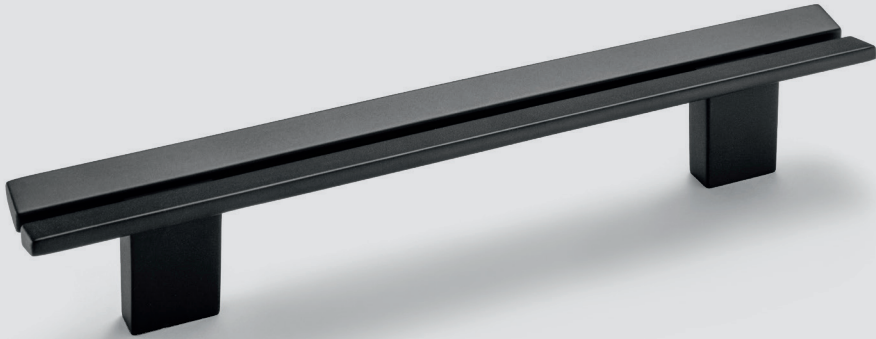

— H2360

— matt black