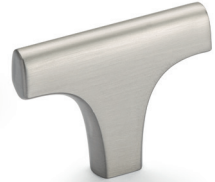

— brushed gold coloured