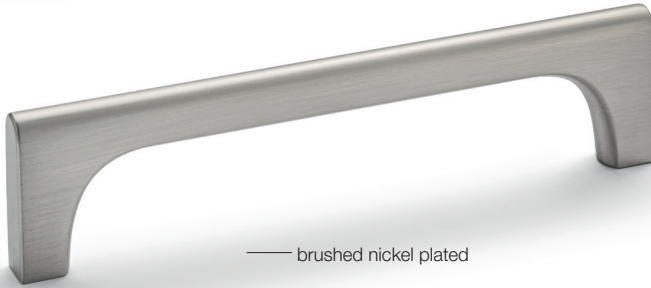

— brushed nickel plated