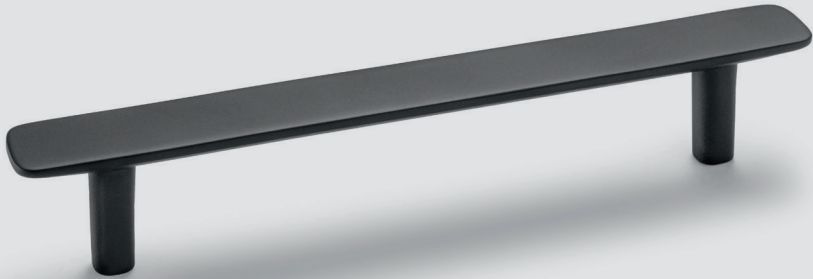

— matt black

— brushed nickel plated

— polished chrome plated

Finish	Dim. in mm	Cat. No.
matt black	37 x 30	106.70.550
brushed nickel plated	37 x 30	106.70.551
polished chrome plated	37 x 30	106.70.552

— H2380