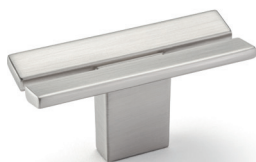

— brushed nickel plated