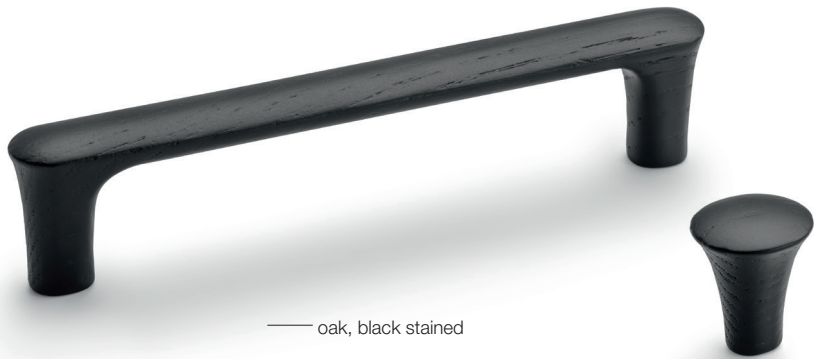

— oak, black stained

Finish	Dim. in mm	Hole spacing in mm	Cat. No.
natural oak, lacquered	144.5 x 30	128	106.71.590
	176.5 x 30	160	106.71.592
oak, black stained	144.5 x 30	128	106.71.591
	176.5 x 30	160	106.71.593
natural oak, lacquered	26.7 x 30	—	106.71.580
oak, black stained	26.7 x 30	—	106.71.581