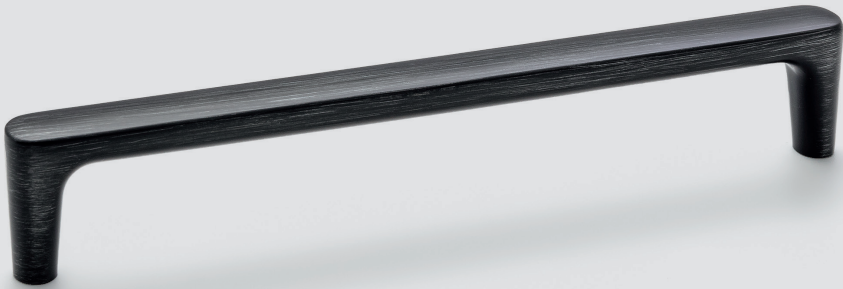

— brushed nickel plated

— antique pewter

— polished chrome plated

— H2125

— used look brushed black

— brushed nickel plated

— polished chrome plated

Finish	Dim. in mm	Hole spacing in mm	Cat. No.
used look brushed black	108 x 27	96	106.69.130
	140 x 27	128	106.69.131
	171 x 27	160	106.69.031
brushed nickel plated	108 x 27	96	106.69.120
	140 x 27	128	106.69.121
	171 x 27	160	106.69.030
polished chrome plated	108 x 27	96	106.69.140
	140 x 27	128	106.69.141
	171 x 27	160	106.69.032