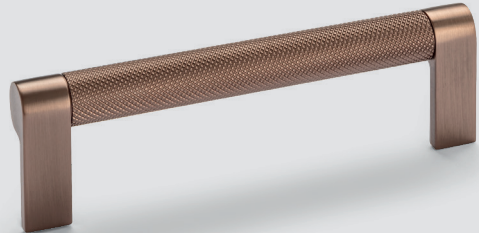

— H2510

— matt black

— stainless steel coloured

— brushed gold coloured

— metallic bronze coloured

— copper red

— ocean blue

— moss grey