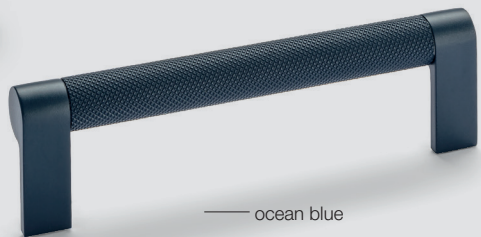

— H2510

— matt black

— stainless steel coloured

— brushed gold coloured

— metallic bronze coloured

— copper red

— ocean blue

— moss grey