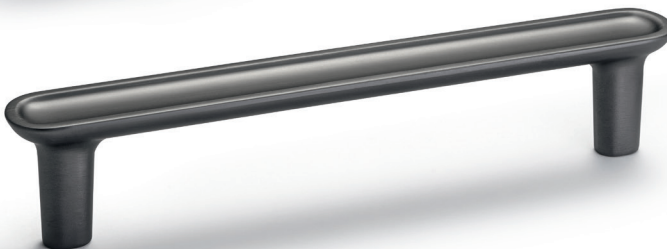

— H2320

— matt black

— brushed nickel plated

— brushed gold coloured

— graphite coloured

— titanium coloured matt grey

Finish	Dim. in mm	Hole spacing in mm	Cat. No.
matt black	118 x 29	96	106.70.320
	150 x 29	128	106.70.321
	182 x 29	160	106.70.322
	214 x 29	192	106.70.323
brushed nickel plated	118 x 29	96	106.70.330
	150 x 29	128	106.70.331
	182 x 29	160	106.70.332
	214 x 29	192	106.70.333
brushed gold coloured	118 x 29	96	106.70.340
	150 x 29	128	106.70.341
	182 x 29	160	106.70.342
	214 x 29	192	106.70.343
graphite coloured	118 x 29	96	106.70.350
	150 x 29	128	106.70.351
	182 x 29	160	106.70.352
	214 x 29	192	106.70.353
titanium coloured matt grey	118 x 29	96	106.70.360
	150 x 29	128	106.70.361
	182 x 29	160	106.70.362
	214 x 29	192	106.70.363