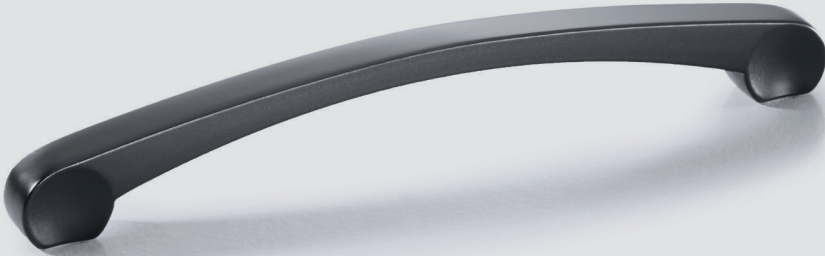

— H1325

— matt black