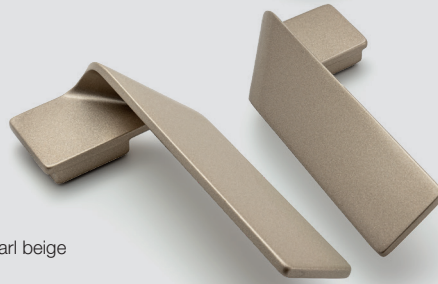

— pearl beige