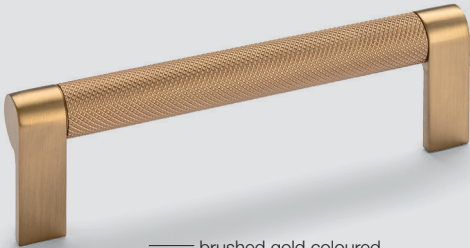

Ready? Let's get to it:

— H2510

Haptically appealing with subtle aesthetics.

———— Intersection, addition, and subtraction - these are the foundations of this innovative design, influencing both the handle and the knob. Here, both appearance and feel play a vital role. The knurled surface blends visual appeal with enhanced grip and robust material resistance.

— H2510

— matt black

— stainless steel coloured

— brushed gold coloured

— metallic bronze coloured

— copper red

— ocean blue

— moss grey