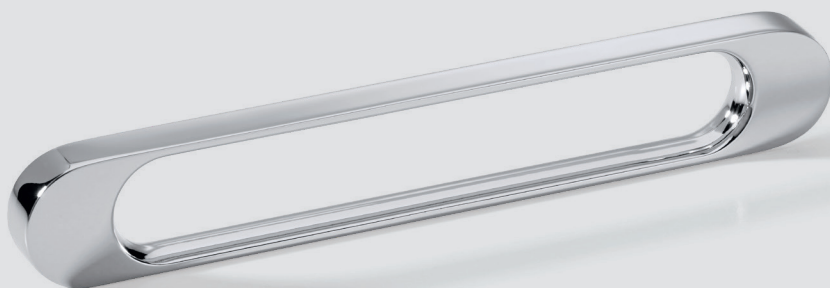

— H1310

— matt black

— matt white

— brushed nickel plated

Finish	Dim. in mm	Hole spacing in mm	Cat. No.
matt black	170 x 28	160	110.34.306
	202 x 28	192	110.34.307
matt white	170 x 28	160	110.34.706
	202 x 28	192	110.34.707
brushed nickel plated	170 x 28	160	110.34.606
	202 x 28	192	110.34.607