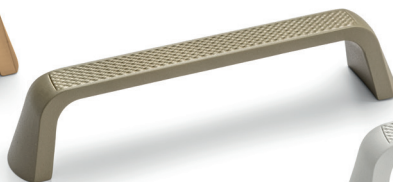

— H2555

— matt black

— brushed nickel plated

— brushed gold coloured

— textured olive grey

— textured pearl white

Finish	Dim. in mm	Hole spacing in mm	Cat. No.
matt black	142 x 26	128	106.71.270
	174 x 26	160	106.71.271
brushed nickel plated	142 x 26	128	106.71.280
	174 x 26	160	106.71.281
brushed gold coloured	142 x 26	128	106.71.290
	174 x 26	160	106.71.291
textured olive grey	142 x 26	128	106.71.300
	174 x 26	160	106.71.301
textured pearl white	142 x 26	128	106.71.310
	174 x 26	160	106.71.311