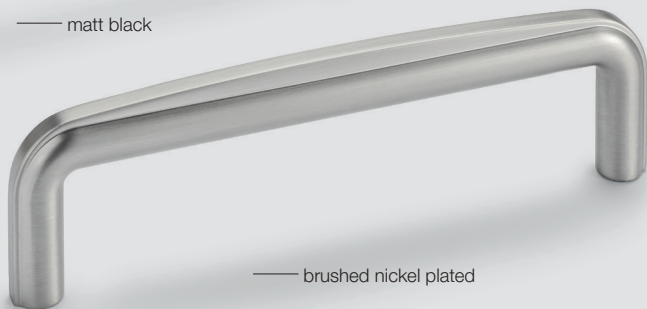

— matt black

— brushed nickel plated