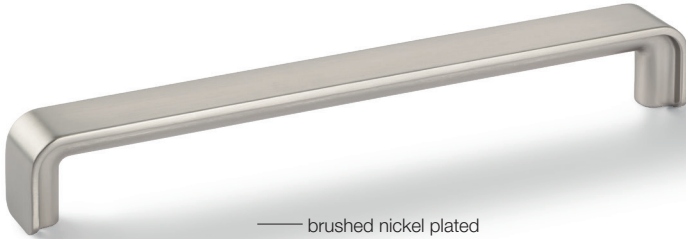

— H1920

— brushed nickel plated