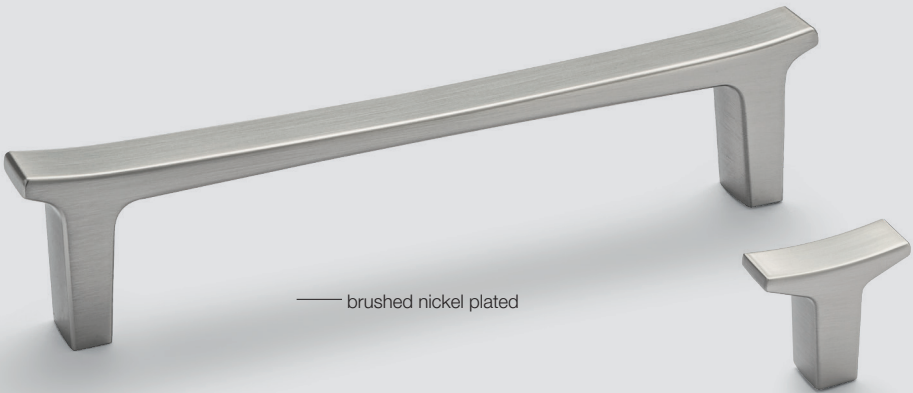

— brushed nickel plated