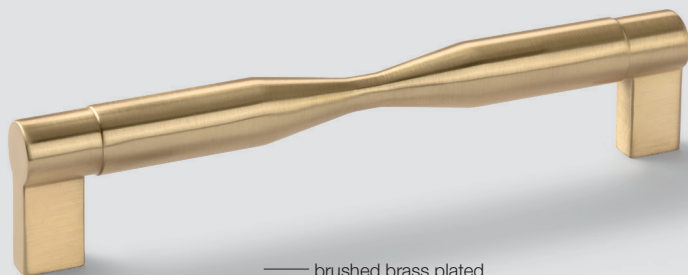

— brushed brass plated