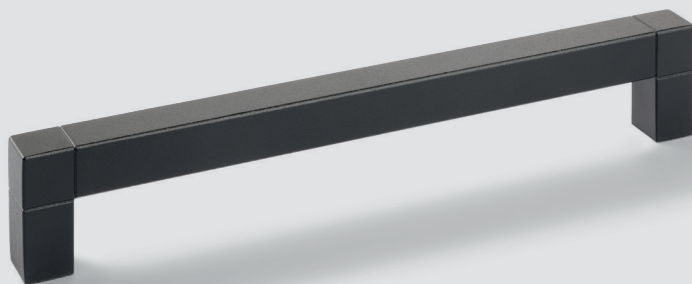

— rough matt black